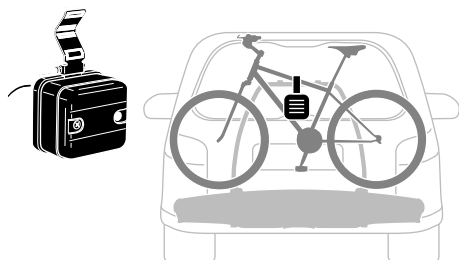

Thule 3rd Brake Light 13pin

9904