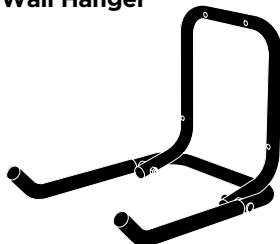

Thule Wall Hanger

9771