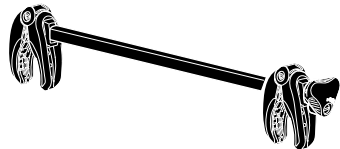

Thule BackSpace XT 3rd Bike Arm 9382