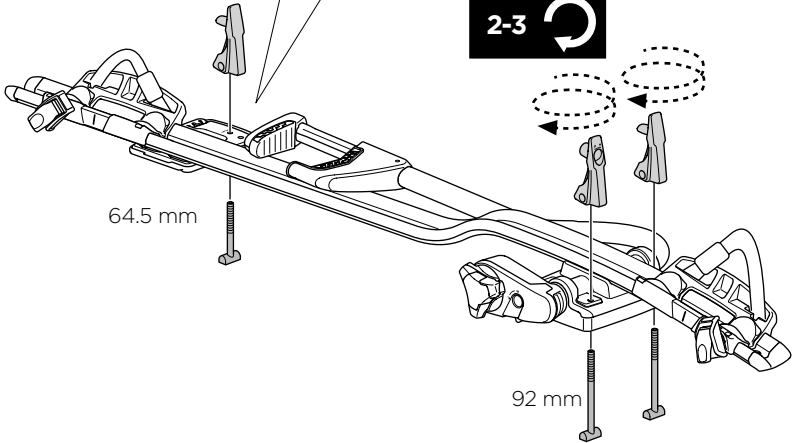

7

Thule Adapter Kit 8895 (optional)