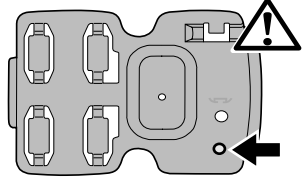

7

Thule Adapter Kit 8895 (optional)