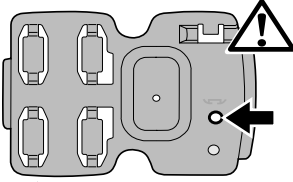

1

2

3

i

20x20 mm T-screw (included)

Thule WingBar Evo/WingBar SlideBar/AeroBar or other 20 mm T-track

Square bars

Aluminium bars

➔ 4 - 6 ➔ 10

➔ 7 - 9 ➔ 10

4

20x20 mm
T-screw
(included)

35 mm

61 mm

889-1
T-track Adapter
(optional)

30x24 mm