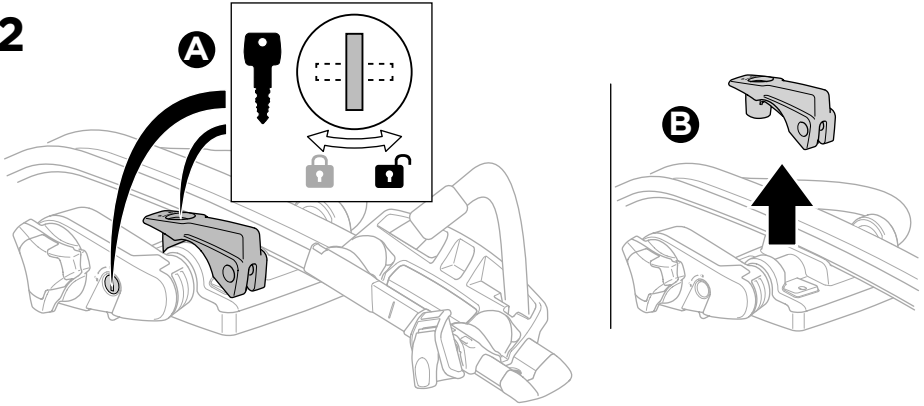

1

2

3

i

20x20 mm T-screw (included)

Thule WingBar Evo/WingBar SlideBar/AeroBar or other 20 mm T-track

Square bars

Aluminium bars