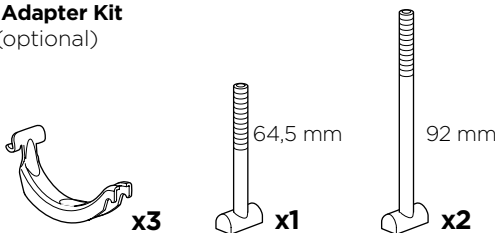

Thule Adapter Kit
8895 (optional)

i

Thule WingBar Evo

Thule WingBar

Thule AeroBar

Thule SlideBar

Thule SquareBar