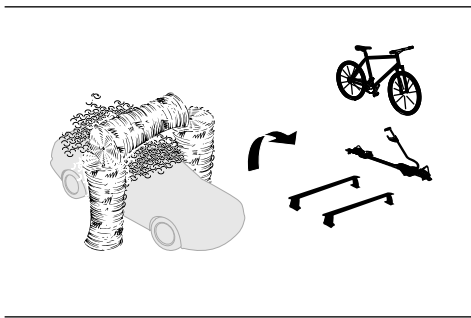

4.2 kg

= Max 20 kg

Carbon Frame

Thule Carbon Frame Protector
984