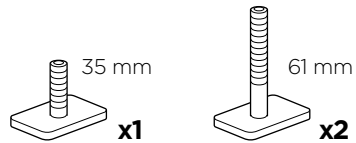

Thule One-Key System

450400 (x4)

450600 (x6)

450800 (x8)

451200 (x12)

451600 (x16)

Thule Adapter Kit 8895

Thule T-track adapter 30x24 mm 889-1