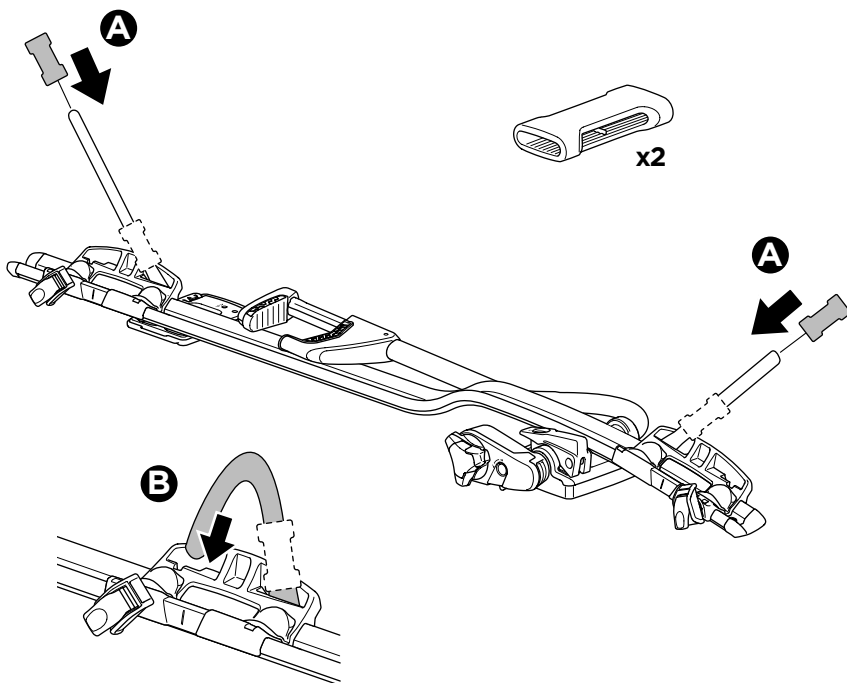

1

2

3

i

20x20 mm T-screw (included)

Thule WingBar Evo/WingBar SlideBar/AeroBar or other 20 mm T-track

Square bars

Aluminium bars