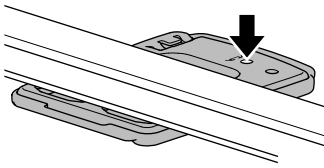

4

20x20 mm
T-screw
(included)