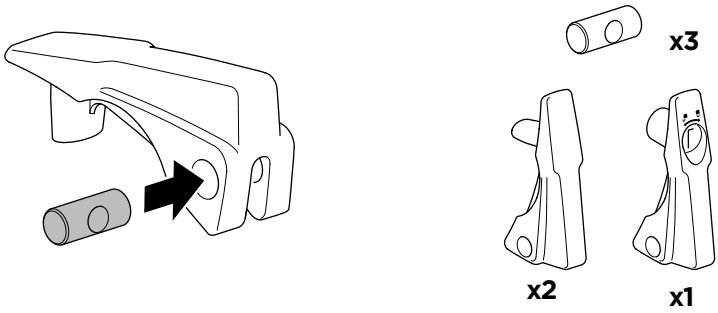

1

2

3

i

20x20 mm T-screw (included)

Thule WingBar Evo/WingBar SlideBar/AeroBar or other 20 mm T-track

Square bars

Aluminium bars