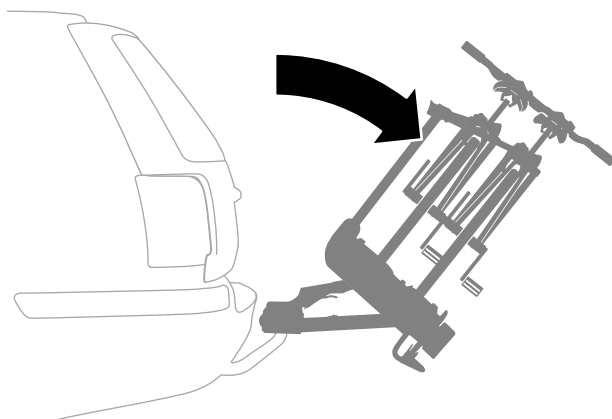

x1

x1

Spare part:

x1

52904

1,3 kg

1

2