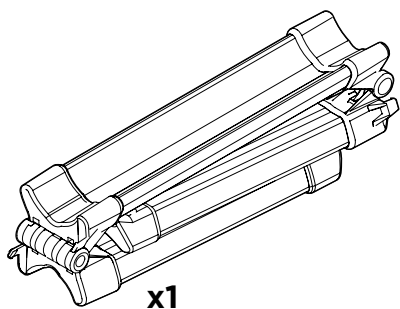

THULE[®]
SWEDEN

➤ Instructions

Thule EasyFold XT Loading Ramp 933401

x1

x1

Spare part:

x1

52904