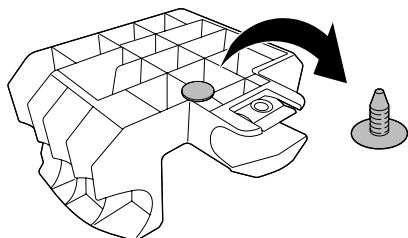

x1

x1

Spare part:

x1

52904

1,3 kg

1

2